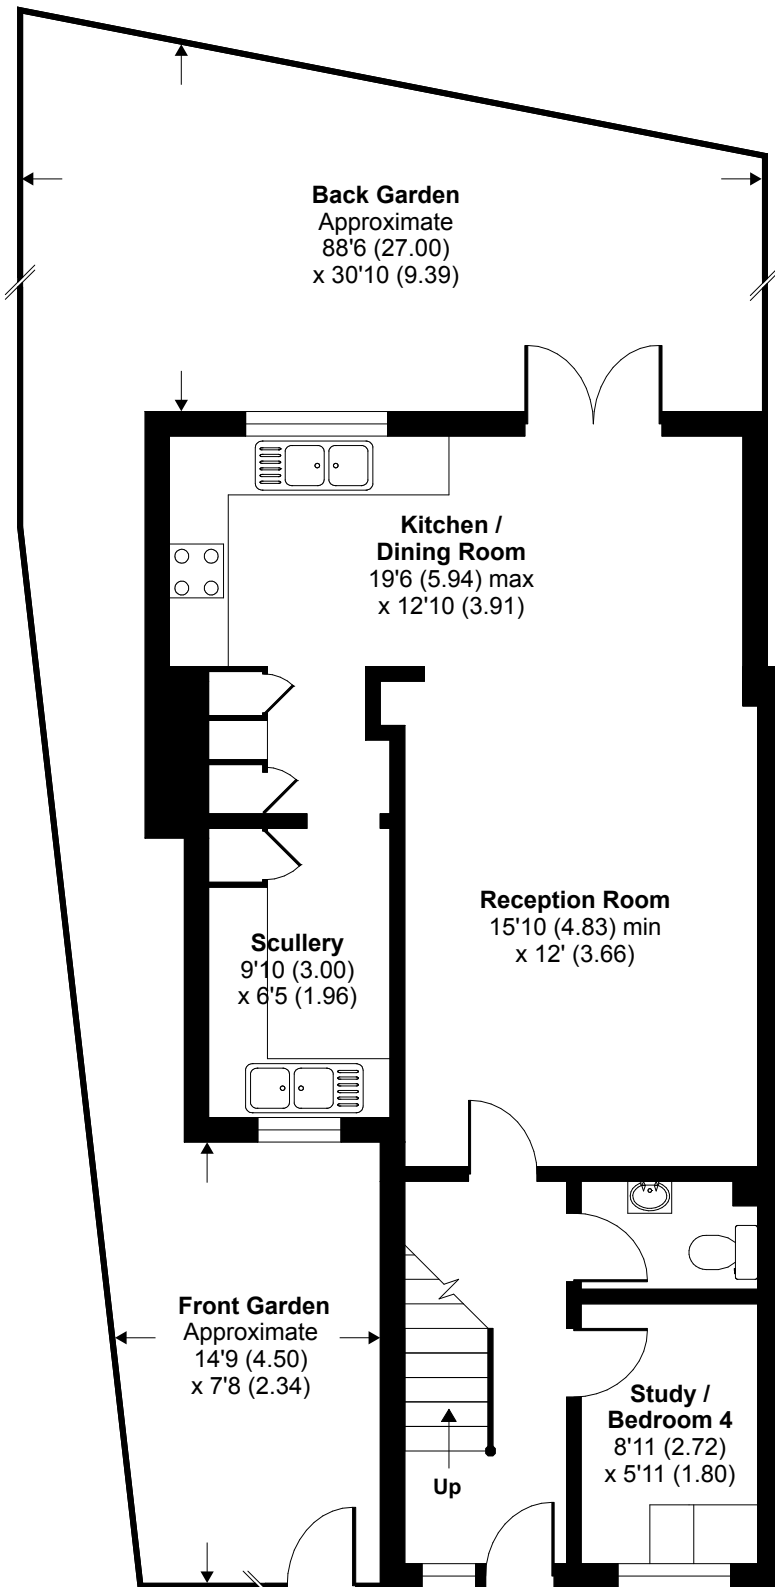

# Dale Road, Purley, CR8

Approximate Area = 1063 sq ft / 98.7 sq m

For identification only - Not to scale

**GROUND FLOOR**

**FIRST FLOOR**