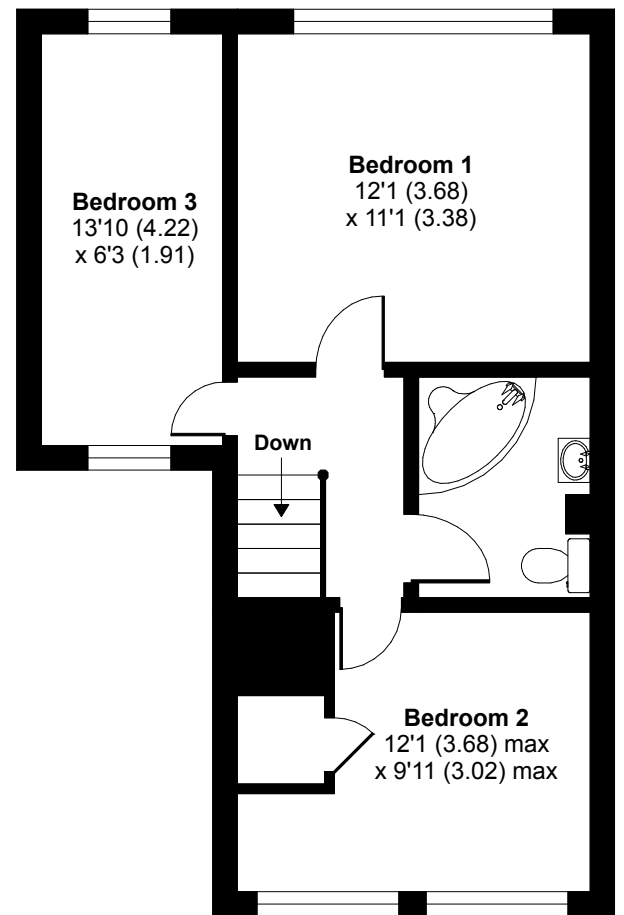

# Dale Road, Purley, CR8

Approximate Area = 1063 sq ft / 98.7 sq m

For identification only - Not to scale

**GROUND FLOOR**

**FIRST FLOOR**